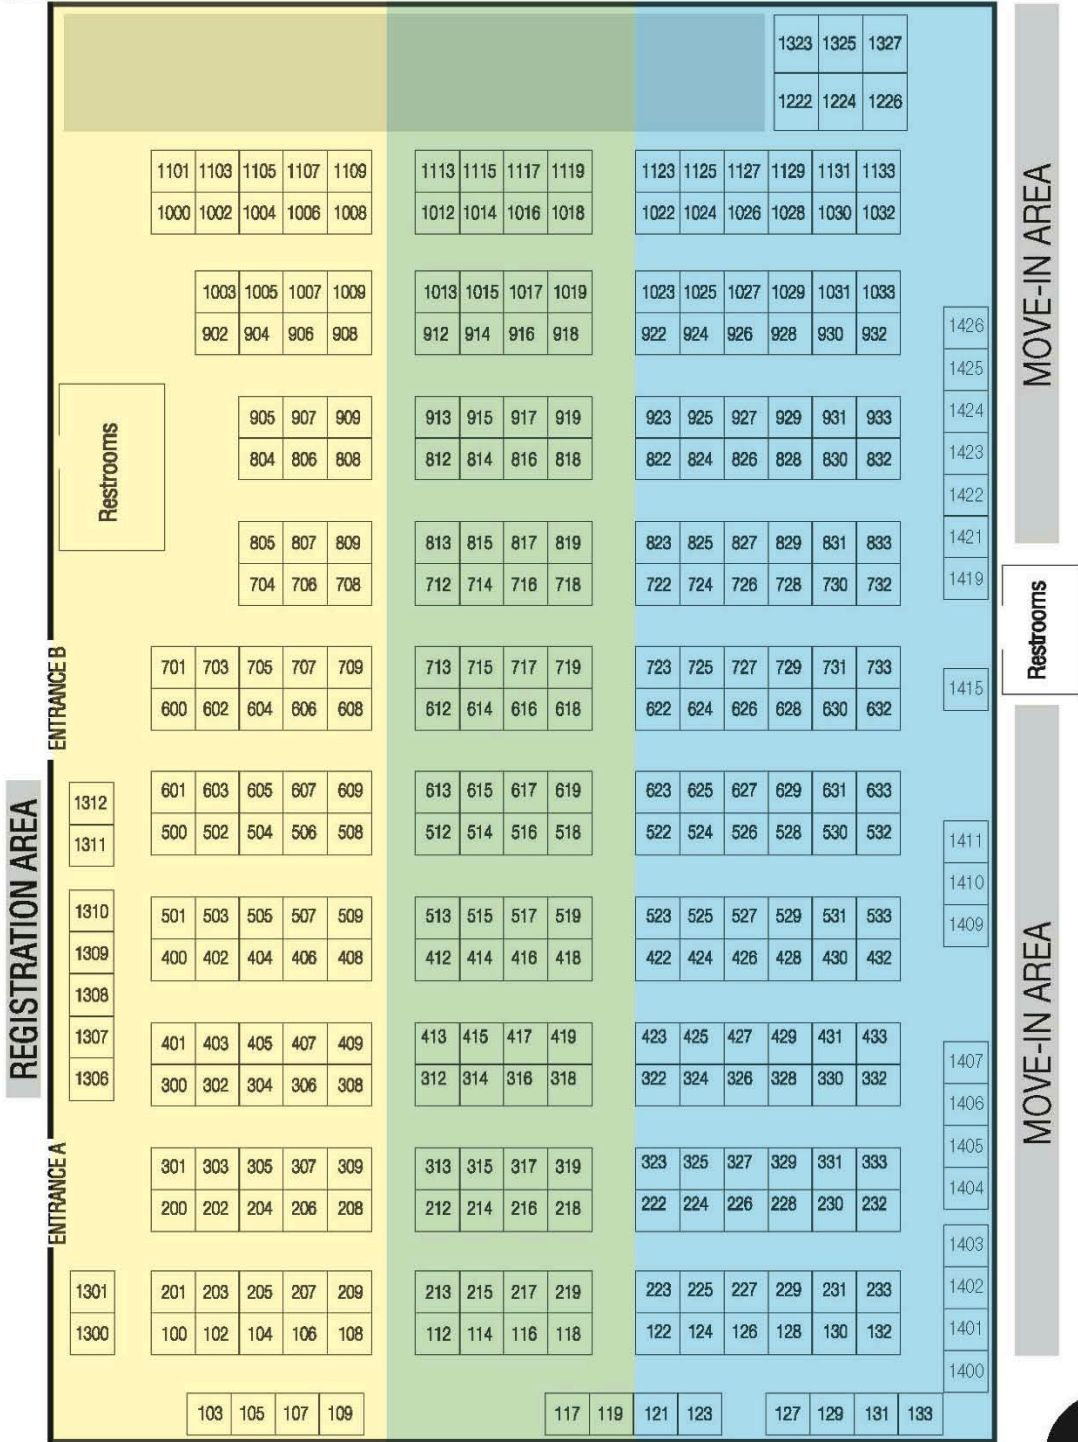

2019 January 28-30, 2019 • Lansing Center • Lansing, Michigan

GREAT LAKES TRADE EXPO

Move-in Schedule

Exhibitor Move-In Schedule

↑ 7:30am
 ↑ 11:30am
 ↑ 1:30pm