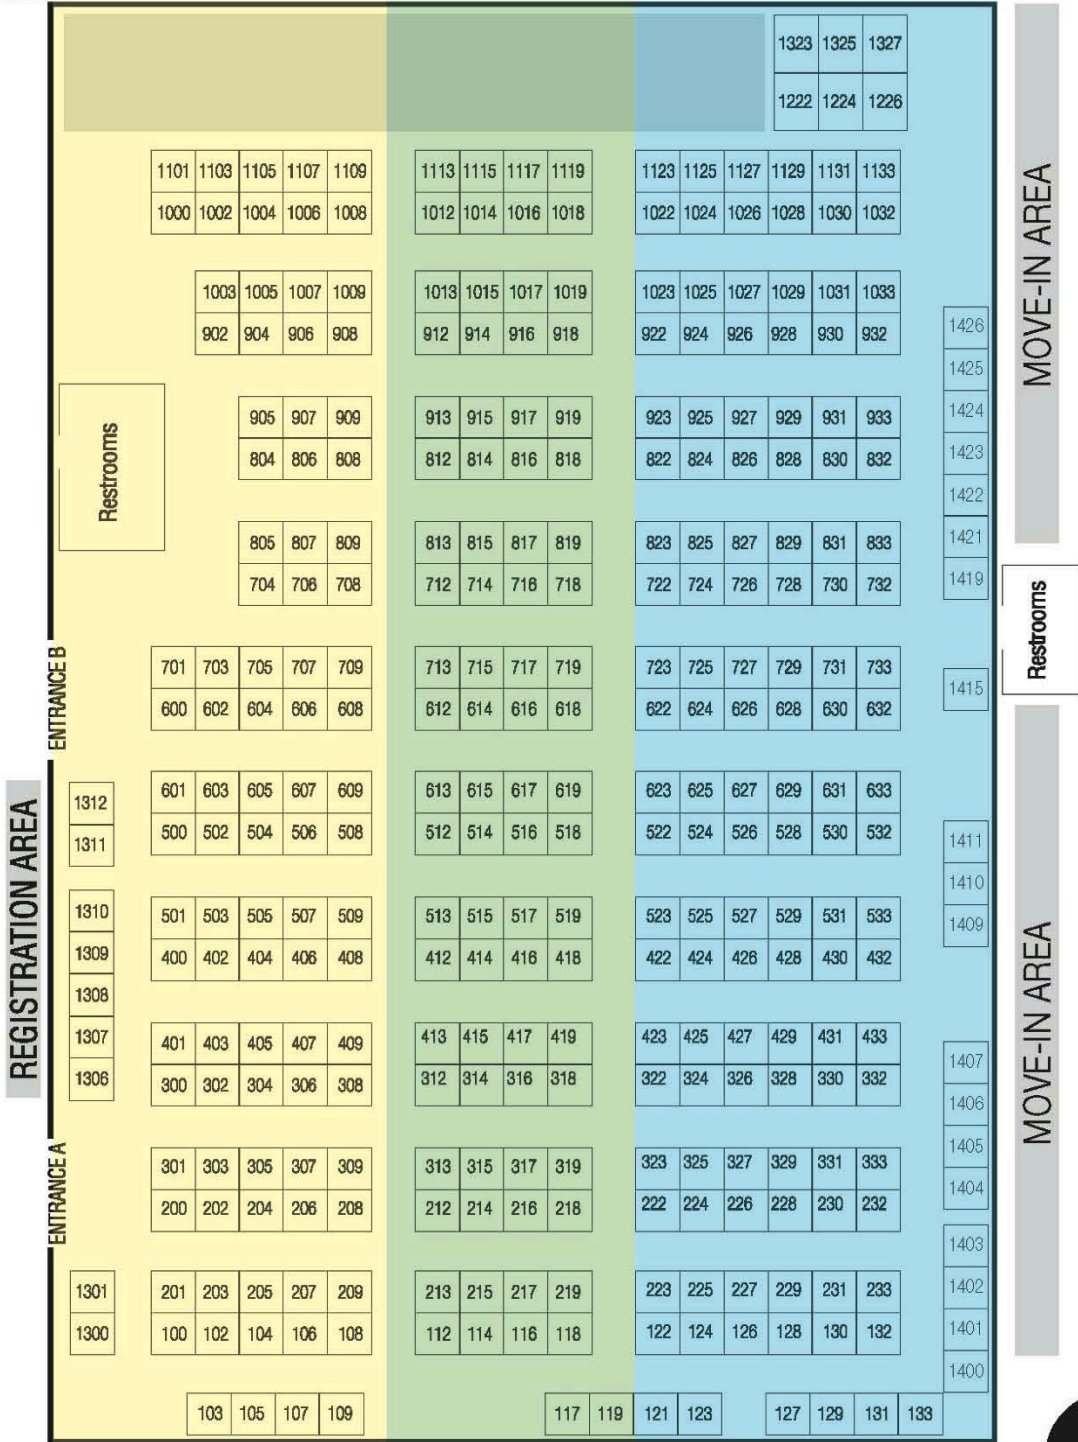

2020 January 27-29, 2020 • Lansing Center • Lansing, Michigan

GREAT LAKES TRADE EXPO

Move-in Schedule

Exhibitor Move-In Schedule

↑ 7:30am
 ↑ 11:30am
 ↑ 1:30pm